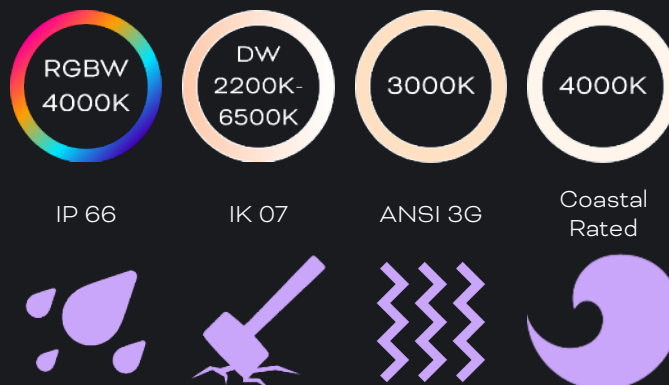

TRAXON

A small, efficient, and flexible linear exterior luminaire for architectural color changing and white facade grazing

Linear Outdoor

Linear Plus

Linear Plus HO

Linear Go

Allegro Linear

ProPoint Linear

- Color is mixed at source: no mix distance needed or rainbow colors at close distance
- AC Powered – Universal voltage 120 – 277VAC
- DMX (RDM) – Configure as single or multipixel
- Two lengths 0.3m | 1.2m
- Two wattage options SO (8W/300mm) | HO (12W/300)
- Beam angles 15° | 25° | 35° | 50°x10° | 60°x5°