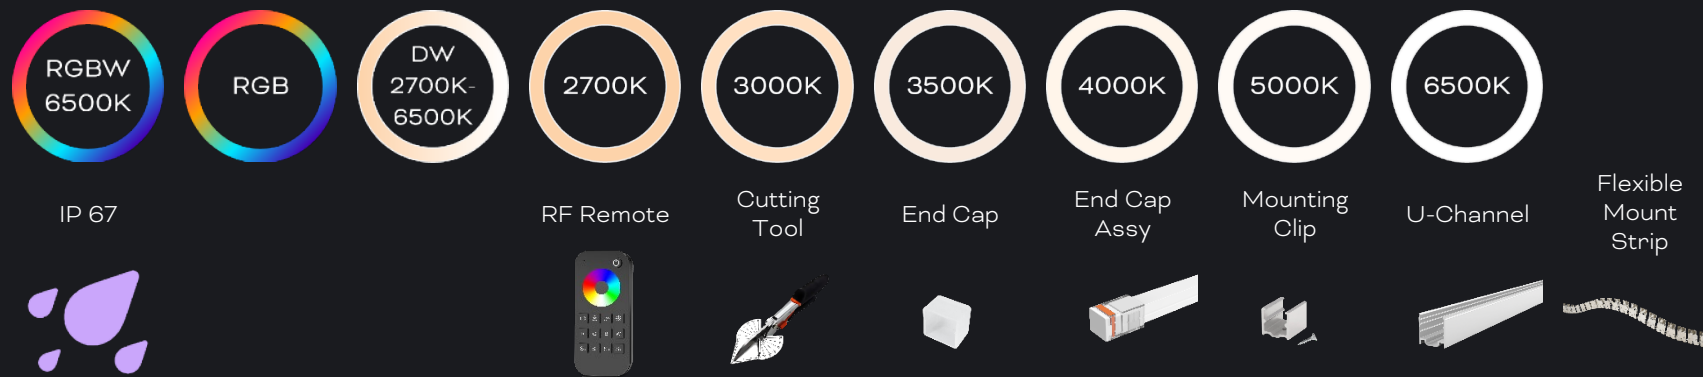

 RGBW 4000K	 RGB	 DW 2700K- 6500K	 2700K	 3000K	 3500K	 4000K	 5000K	 6500K	
IP 66			RF Remote	U-Channel 1001	U-Channel 1002	U-Channel 1201	V-Channel 1001	V-Channel 1002	PL 1401
									

TRAXON

The Traxon Ribbon Go 5 family are flexible LED ribbons, which are reliable and multi-optional with comprehensive features, available in both indoor and outdoor versions, making them the perfect solution for a variety of applications, including linear, flexible, creative ambient projects, curved lighting and freeform applications.

Linear Flexible

Ribbon Go 5 Open Beam IP20

Ribbon Go 5 Flat IP66

Ribbon Go 5 Top IP67

Ribbon Go 5 Side IP67

- Up to 1200lm/m
- Ra80/90
- SDCM ≤ 3
- White, Dynamic White, RGB, and RGBW options
- Power range from 3,4W to 14,1W per meter
- ON/OFF, DALI, PWM, 0-10V, 1-10V, DMX2PWM Dimmer, Radio Frequency (optional accessories)
- IP67
- Lumen Maintenance L70@25° – 50,000 Hrs

TRAXON

The Traxon Ribbon Go 5 family are flexible LED ribbons, which are reliable and multi-optional with comprehensive features, available in both indoor and outdoor versions, making them the perfect solution for a variety of applications, including linear, flexible, creative ambient projects, curved lighting and freeform applications.