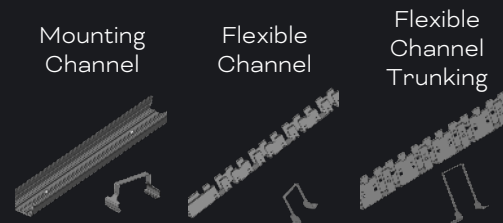

IP 67

Coastal
Rated

The Pixel Ribbon Plus Multi Bend is a slim, IP67 rated omni-bendable LED strip that is flexible on both the horizontal and vertical axes.

Media Flexible

Pixel Ribbon Go Indoor

Pixel Ribbon Go Flat Clear