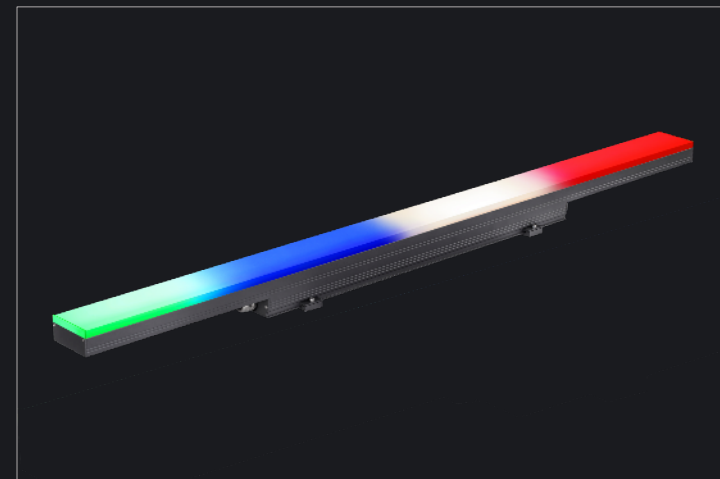

Linear façade highlighting luminaire available in RGBW (W=4000K) with multiple lengths and widths to meet design and installation demands.

Media Tubes

Media Tube Pro HD

Media Tube Pro

Media Tube Plus

Media Tube Go

ProPoint Kontour

- Designed with long run lengths in mind
- Controlled via DMX512
- Factory-configurable control segments for flexible installation, and management of data
- IK08 (Narrow) or IK07 (Wide) Impact Ratings
- IP66 and suitable for Coastal Environments
- ANSI C136.31 / 3G Vibration Rating

IP 66

IK 08

ANSI 3G