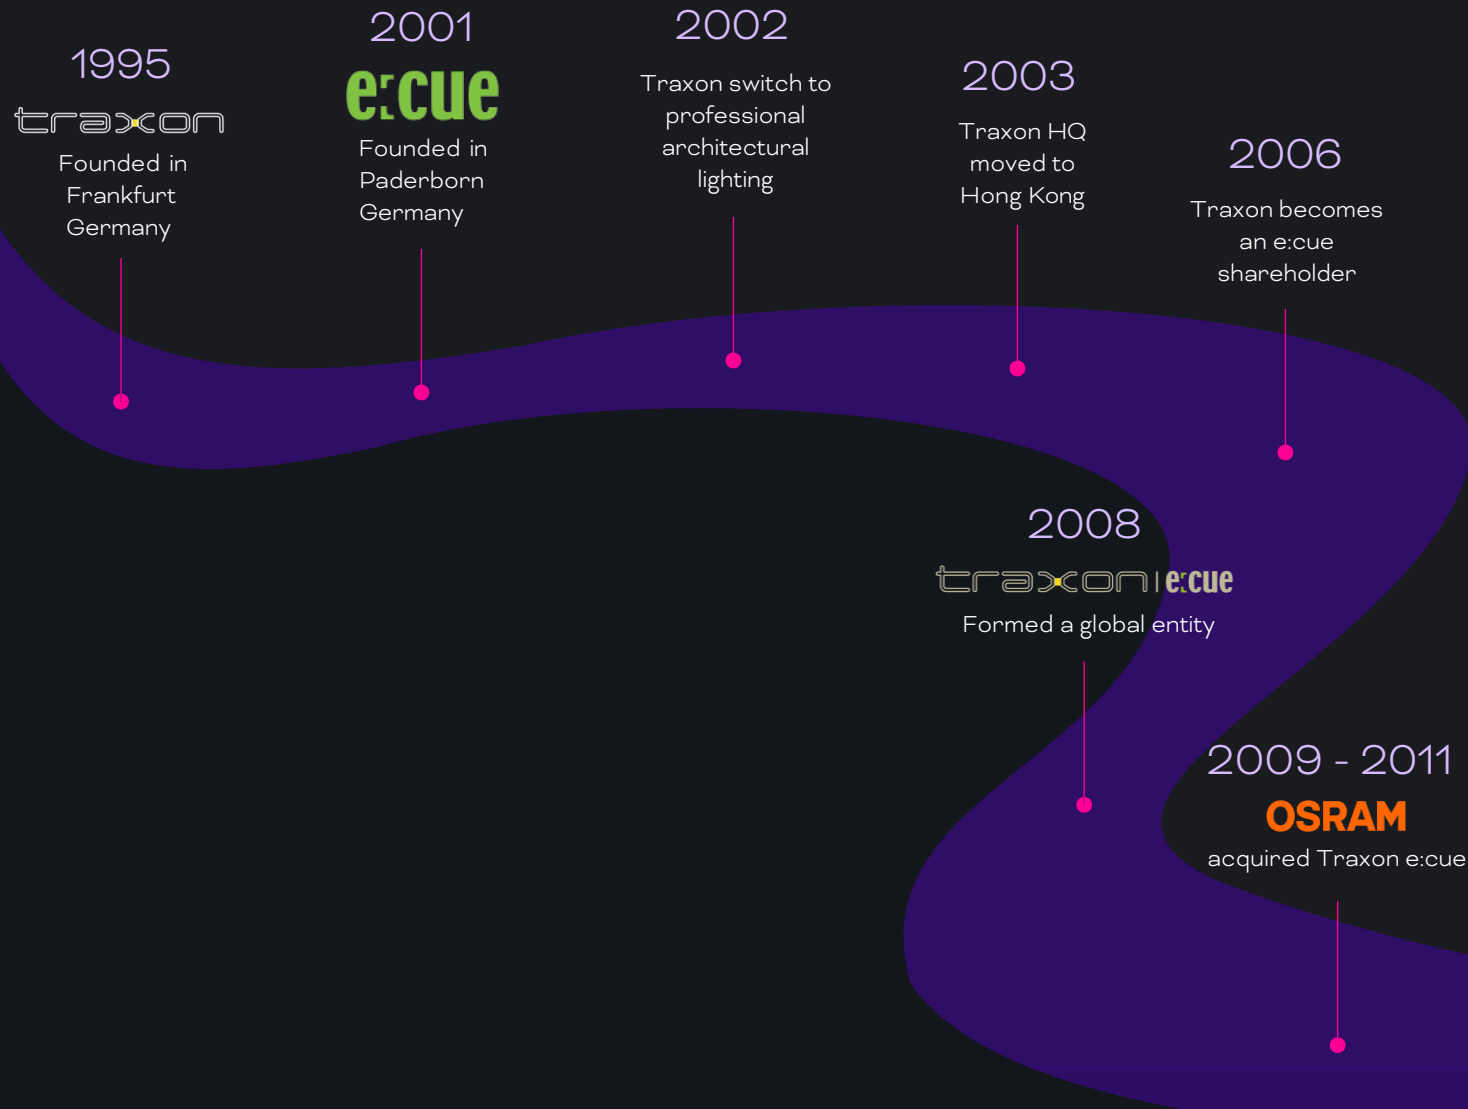

SEA

TRAXON

Product Catalogue 2025

TRAXON | e{cue

Product Portfolio 2025

Company History

Traxon e:cue is part of the Prosperity Group.

Founded in 1978 and headquartered in Hong Kong, Prosperity Group is a modern conglomerate deep-rooted in lighting industry with investments and operations across diversified business sectors in global markets. Years of thriving and long-accumulated expertise enable us to continue moving forward, creating more development opportunities and making greater progress to improve the quality of people's life.