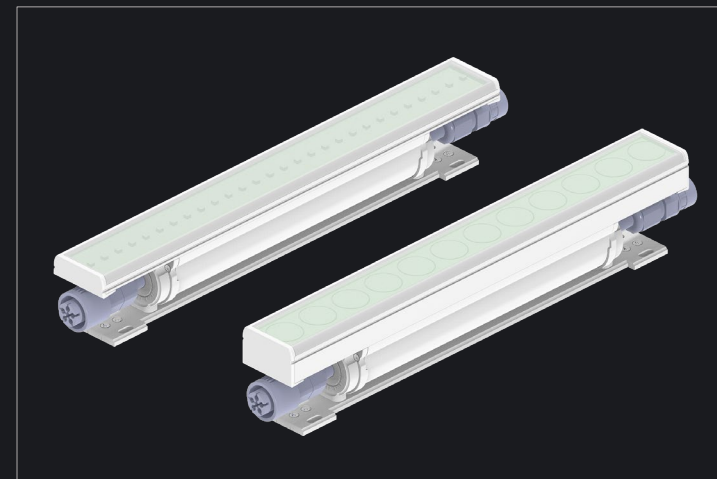

TRAXON

Linear Indoor Applications

- Architectural
- Hospitality
- Interactive
- Retail
- Urban Spaces

TRAXON

Set the scene with our new cutting-edge, modular Cove Light platform. Featuring a choice of DMX, RDM and 0-10V control, RGBW (Quad and Discrete), DW and White colour options and a wide range of optical choices, its elegant modular design conceals powerful LED technology, allowing for precise lighting control and effortless ambiance creation.

Linear Indoor

Cove Light Plus

- DMX / RDM / 0-10V Control
- Daisy chain up to 189 pieces per chain (300mm / 1ft)
- 100-277V AC
- 3W | 5W | 8W | 10/12W per 300mm (1ft)
- Choice of Discrete or Quad LED, CRI 80/90
- Largest ever selection of optic choices
- 180° Rotation axis for flexible mounting
- RGBW 564lm per 300mm (1ft) 41-53lm/W
White (4000K) 1450lm per 300mm (1ft) 109-155lm/W
- 300mm (1ft) | 600mm (2ft) | 900mm (3ft) | 1200mm (4ft)