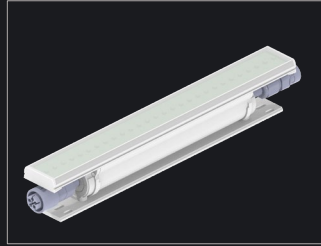

TRAXON

Illumination

Linear Indoor

Linear Outdoor

Linear Flexible

Washer

Washer High Power

Cove Light **Plus**

An AC powered
universal fixture for
indoor illumination

Pixel

Media Boards

Media Dots

Media Flexible

Media Tubes