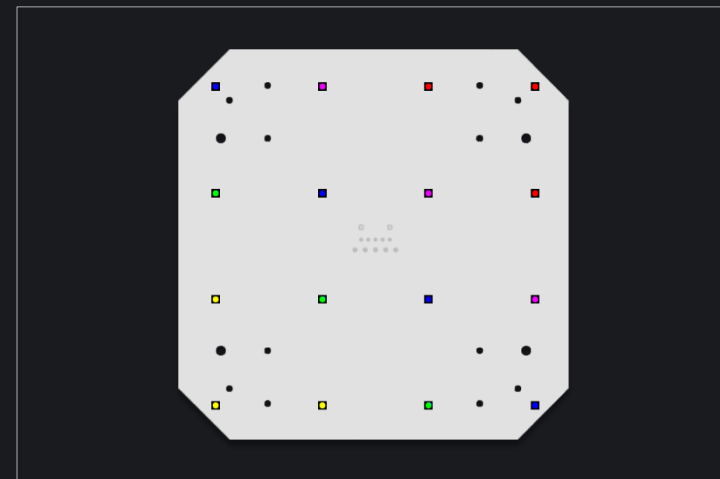

TRAXON

The next generation Media Board with higher output, higher efficacy, longer daisy chains. Featuring 16 super bright RGB LEDs at 62.5mm pixel pitch with DynaMood BinOne colour calibration. Our 4 PXL Add on Board and 4 Pixel Add on Strip extend the range.

Media Boards

Media Board Plus 64PXL

Media Board Plus 16PXL

- DMX / e:pix control
- Auto Addressing
- 1198 cd/m² calibrated
  63 cd calibrated (1 m distance) per board
- Luminous Flux 179lm
  Efficacy: 33 lm/W (RGB full on)
- Daisy chain up to 40 boards per universe (e:pix data),
  13 boards (100W PSU).
- Typical power consumption 5.6W per board
- DynaMood BinOne
- Custom board shaped by request