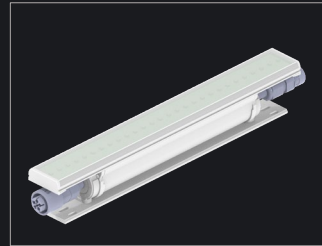

Illumination

- Linear Indoor
- Linear Outdoor
- Linear Flexible
- Washer
- Washer High Power

Linear Indoor