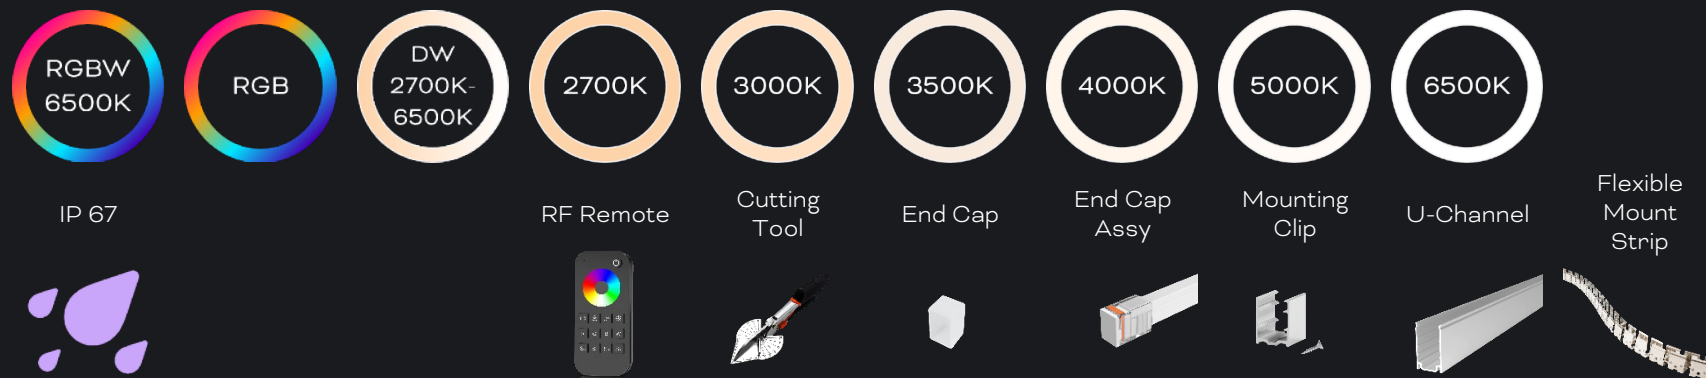

TRAXON

The Traxon Ribbon Go 5 family are flexible LED ribbons, which are reliable and multi-optional with comprehensive features, available in both indoor and outdoor versions, making them the perfect solution for a variety of applications, including linear, flexible, creative ambient projects, curved lighting and freeform applications.

Linear Flexible

Ribbon Go 5 Open Beam IP20

Ribbon Go 5 Flat IP66

Ribbon Go 5 Top IP67

Ribbon Go 5 Side IP67

- Up to 1000lm/m
- Ra80/90
- SDCM ≤ 3
- White, Dynamic White, RGB, and RGBW options
- Power range from 4,9W to 16,7W per meter
- ON/OFF, DALI, PWM, 0-10V, 1-10V, DMX2PWM Dimmer, Radio Frequency (optional accessories)
- IP67
- Lumen Maintenance L70@25° – 50,000 Hrs

Exterior wash luminaires designed for architectural color changing and white facades.

Illumination

Linear Indoor
Linear Outdoor
Linear Flexible
Washer
Washer High Power

Pixel

Media Boards
Media Dots
Media Flexible
Media Tubes