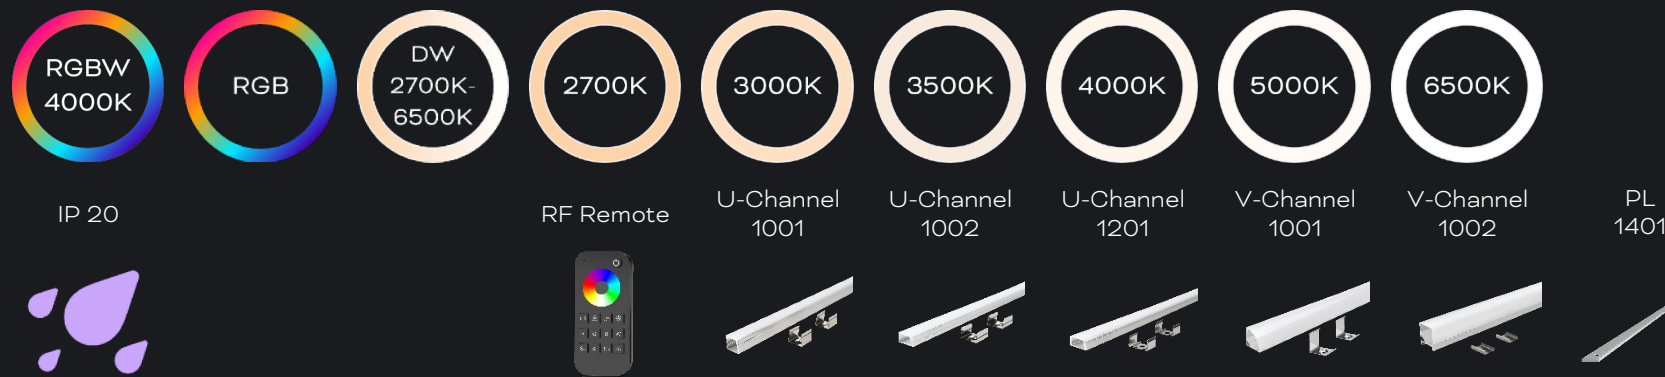

Ribbon Go 5
Flat IP66

Ribbon Go 5
Top IP67

Ribbon Go 5
Side IP67

Pixel

- Media Boards
- Media Dots
- Media Flexible
- Media Tubes

TRAXON

The Traxon Ribbon Go 5 family are flexible LED ribbons, which are reliable and multi-optional with comprehensive features, available in both indoor and outdoor versions, making them the perfect solution for a variety of applications, including linear, flexible, creative ambient projects, curved lighting and freeform applications.

Linear Flexible

Ribbon Go 5 Open Beam IP20

Ribbon Go 5 Flat IP66

Ribbon Go 5 Top IP67

Ribbon Go 5 Side IP67

- Up to 4000lm/m
- Ra80/90
- SDCM ≤ 3
- White, Dynamic White, RGB, and RGBW options
- Power range from 2W to 20W per meter
- ON/OFF, DALI, PWM, 0-10V, 1-10V, DMX2PWM Dimmer, Radio Frequency (optional accessories)
- IP20
- Lumen Maintenance L70@25° – 50,000 Hrs

TRAXON

The Traxon Ribbon Go 5 family are flexible LED ribbons, which are reliable and multi-optional with comprehensive features, available in both indoor and outdoor versions, making them the perfect solution for a variety of applications, including linear, flexible, creative ambient projects, curved lighting and freeform applications.

Linear Flexible

Ribbon Go 5 Open Beam IP20

Ribbon Go 5 Flat IP66

Ribbon Go 5 Top IP67

Ribbon Go 5 Side IP67

- Up to 2700lm/m
- Ra80/90
- SDCM ≤ 3
- White, Dynamic White, RGB, and RGBW options
- Power range from 2W to 20W per meter
- ON/OFF, DALI, PWM, 0-10V, 1-10V, DMX2PWM Dimmer, Radio Frequency (optional accessories)
- IP66
- Lumen Maintenance L70@25° – 50,000 Hrs