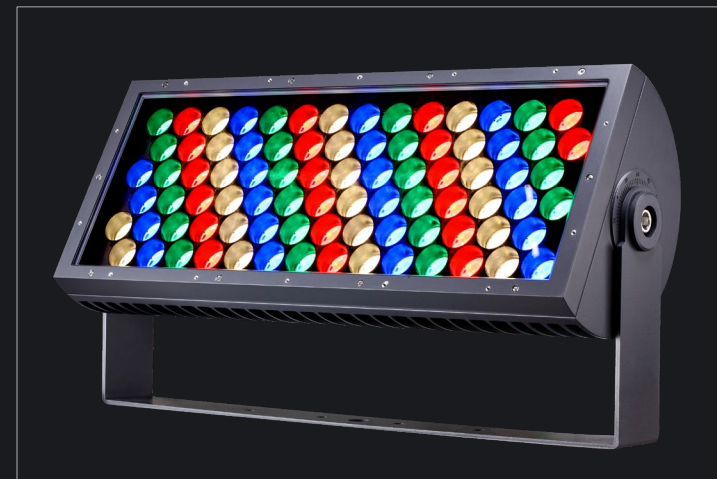

TRAXON

A powerful exterior luminaire designed for large architectural color changing and white facades with twice the output!

Washer High Power

Vista Plus Midi

Vista Plus Maxi

Vista Plus Midi HO

Vista Plus Maxi HO

- DMX RDM Control with daisy chain topology
- DynaMood Dynamic Boost for maximum colour saturation
- Universal input voltage 120-277V AC
- 400W per head, available in 1-head | 2-head
- IP 66 and suitable for coastal environments
- Ansi 3G vibration rated
- IK08 Impact rating
- Integrated louver to reduce glare
- Glare shield, half glare shield and rock guard
- Native 4° beam, other options available with spread lens kits:
  4° | 8° | 10° | 15° | 20° | 30° | 40° | 55° | 80° | 50°x5°
  50°x10°

IP 66

IK 08

ANSI 3G