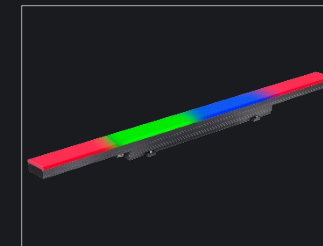

Media Tube **Pro**

- 16,7mm Pixel Pitch
- 48V DC
- e:voPix

Media Tube **Plus**

- 33mm Pixel Pitch
- 48V DC
- E:pix / DMX
- Configurable Pitch

Media Tube **Go**

- 125mm Pixel Pitch
- 24V DC
- DMX

ProPoint
Kontour