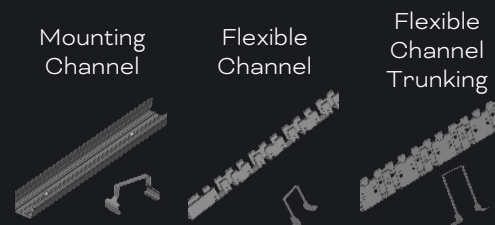

IP 67

Coastal
Rated

Illumination

Linear Indoor
Linear Outdoor
Linear Flexible
Washer
Washer High Power

Pixel

Media Boards
Media Dots
Media Flexible
Media Tubes

Media Tube **Pro**
HD

- 16,7mm Pixel Pitch
- 48V DC
- e:voPix