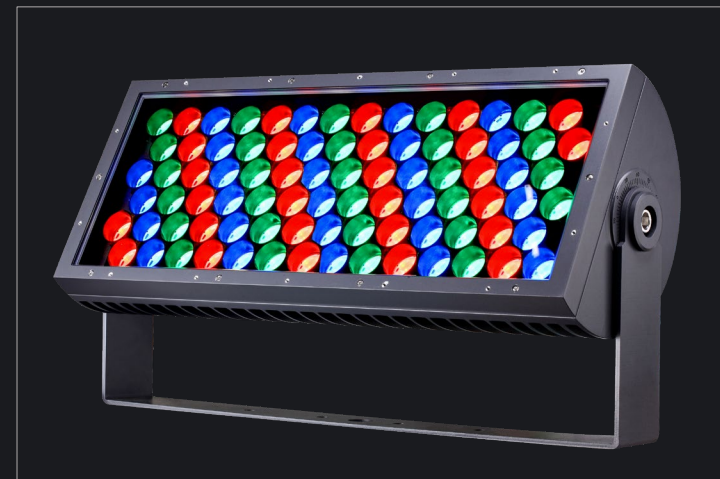

Washer High Power

Vista Plus Midi

Vista Plus Maxi

Vista Plus Midi HO

Vista Plus Maxi HO

- DMX RDM Control with daisy chain topology
- Universal input voltage 120-277V AC
- 200W per head, available in 1-head | 2-head
- IP 66 and suitable for coastal environments
- Ansi 3G vibration rated
- IK08 Impact rating
- Integrated louver to reduce glare
- Glare shield, half glare shield and rock guard
- Native 3° beam, other options available with spread lens kits:
3° | 8° | 10° | 15° | 20° | 30° | 40° | 55° | 80° | 50°x5°
50°x10°