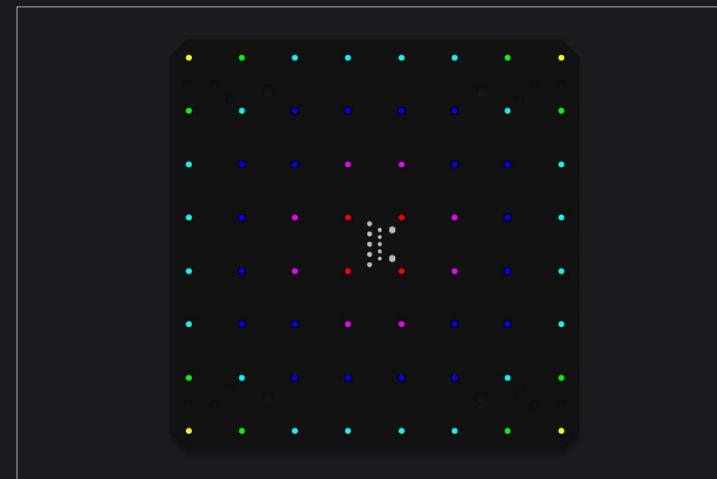

TRAXON

The next generation Media Board with higher output, higher efficacy, longer daisy chains. Featuring 64 super bright RGB LEDs at 31.25mm pixel pitch with DynaMood BinOne colour calibration. Our 16 PXL Add on Board and 8 Pixel Add on Strip extend the range.

Media Boards

Media Board Plus 64PXL

Media Board Plus 16PXL

- DMX / e:pix control
- Auto Addressing
- 3025 cd/m² calibrated
  174 cd calibrated (1 m distance) per board
- Luminous Flux 493lm
  Efficacy: 32 lm/W (RGB full on)
- Daisy chain up to 10 boards per universe (e:pix data), 5 boards (100W PSU)
- Typical power consumption 15.5W per board
- DynaMood BinOne