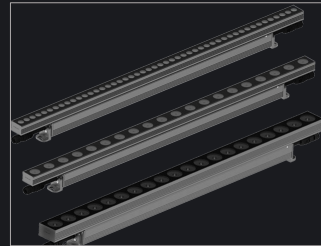

Linear Outdoor