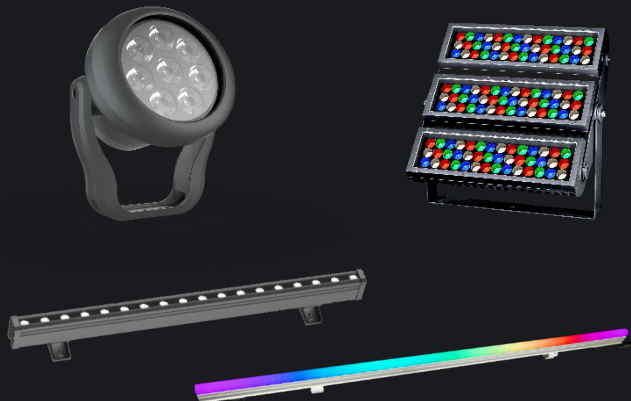

Our Brands

TRAXON | e:cue
MEMBER OF PROSPERITY GROUP

TRAXON

A complete portfolio of dynamic intelligently controlled fixtures

(all included)

e:cue

Intelligent light management systems for dynamic, media and general lighting controls