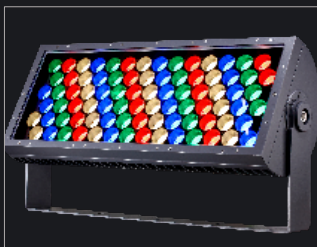

TRAXON

Powerful exterior luminaires designed for large architectural color changing and white facades.

Illumination

- Linear Indoor
- Linear Outdoor
- Linear Flexible
- Washer
- Washer High Power

Vista Plus Midi