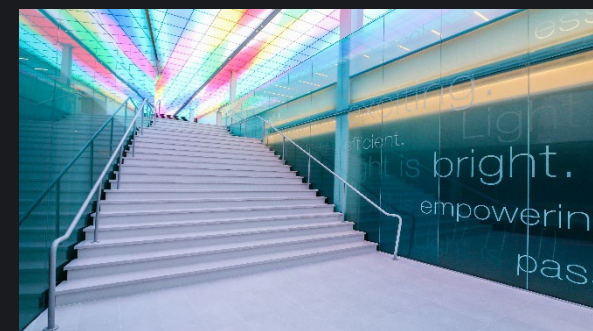

TRAXON

Media Board Applications

- Architectural
- Hospitality
- Interactive
- Retail
- Urban Spaces