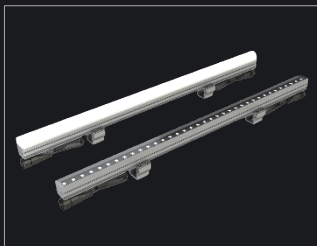

IP 67

Coastal
Rated

Illumination

Linear Indoor
Linear Outdoor
Linear Flexible
Washer
Washer High Power

Pixel

Media Boards
Media Dots
Media Flexible
Media Tubes

Media Tube **Pro**
HD

- 16,7mm Pixel Pitch
- 48V DC
- e:voPix