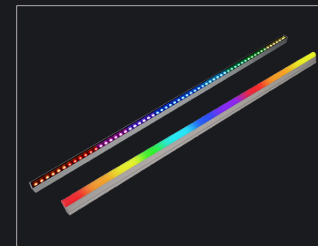

Media Tube **Go**

- 125mm Pixel Pitch
- 24V DC
- DMX