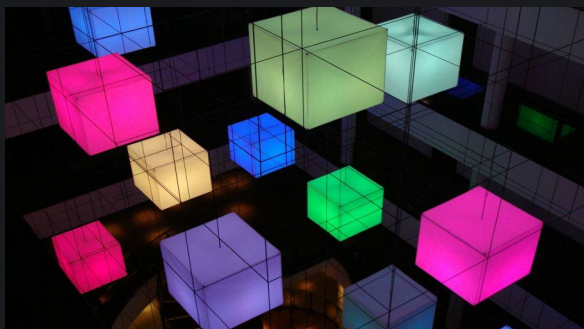

TRAXON

Media Board Applications

- Architectural
- Hospitality
- Interactive
- Retail
- Urban Spaces

TRAXON

The next generation Media Board with higher output, higher efficacy, longer daisy chains. Featuring 64 super bright RGB LEDs at 31.25mm pixel pitch with DynaMood BinOne colour calibration. Our 16 PXL Add on Board and 8 Pixel Add on Strip extend the range.