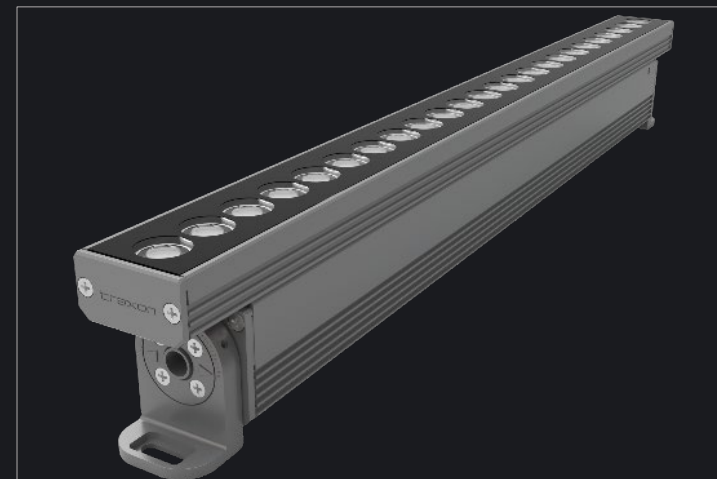

Linear Go

Allegro Linear

ProPoint Linear

- AC Powered – Universal voltage 120 – 277VAC
- DMX (RDM) – Configure as single or multipixel
- Active temperature monitoring
- DynaMood BoostOne | AddressOne | BinOne
- Maximum connected chain:
 - 300mm x 128
 - 600mm x 86
 - 900mm x 62
 - 1200mm x 47
- Beam angles 10° | 40° | 60°x10° | 60°x30°