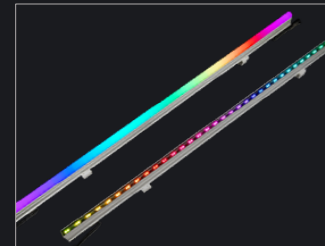

Media Tubes