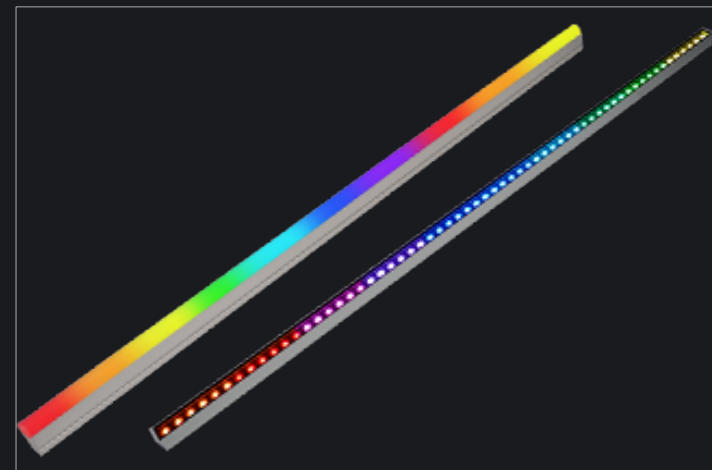

TRAXON

A high brightness, IP66 media façade solution designed to add life and motion to facades in full color RGBW.

Media Tubes

Media Tube Pro HD

Media Tube Pro

Media Tube Plus

Media Tube Go

ProPoint Kontour

- DMX or e:pix controlled with Auto-Addressing
- 48V DC
- Outdoor IP66 and coastal rated
- 16.7mm LED pitch
- 100mm Pixel pitch
- RGBW 6500K
- Five lengths (may differ by region)
  300mm 3 PXL | 500mm 5PXL | 1000mm 10PXL

RGBW
6500K

IP 66

RGB

IK 08

DW
2700K-
6500K

ANSI 3G

Coastal
Rated

Clear

Diffused