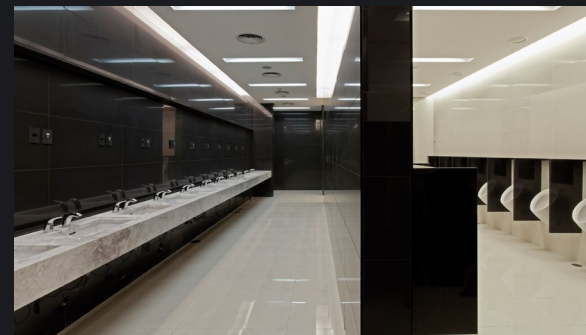

TRAXON

Linear Indoor Applications

- Architectural
- Hospitality
- Interactive
- Retail
- Urban Spaces