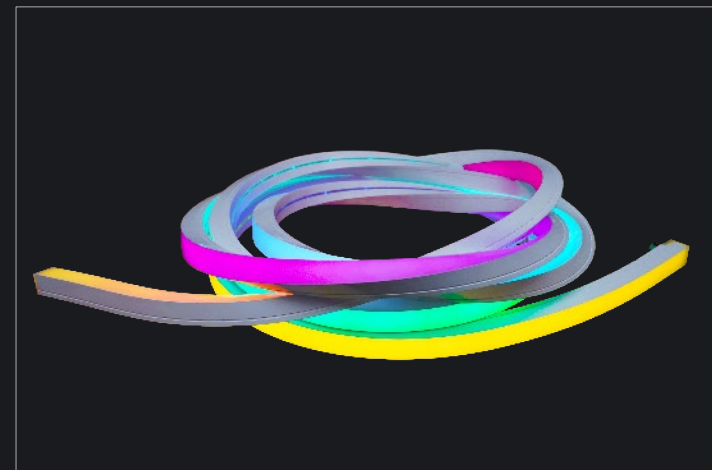

Pixel Ribbon Go Flat Diffused

Pixel Ribbon Go Side Bend

Pixel Ribbon Go Top Bend

Ribbon Plus Graze Top Bend

Ribbon Plus Graze Multi Bend

ProPoint Kontour Rhythm

Pixel Ribbon Plus Multi Bend

- Pixel protocol UCS8904B 16Bit
- 24V DC
- Outdoor IP67
- 12.7mm LED pitch
- 76mm Pixel pitch
- RGBW:4000K CRI90
- Customizable length from 7 to 65 Pixels
- Available with Side | End | Bottom cable output
- Multiple mounting accessories available
- For multi bending applications

IP 67

Coastal
Rated

The Pixel Ribbon Plus Multi Bend is a slim, IP67 rated omni-bendable LED strip that is flexible on both the horizontal and vertical axes.

Media Flexible

Pixel Ribbon Go Indoor

Pixel Ribbon Go Flat Clear