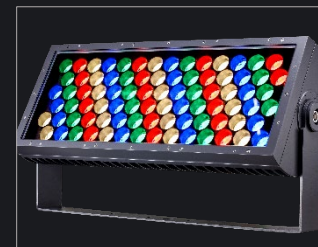

Vista Plus Maxi
HO