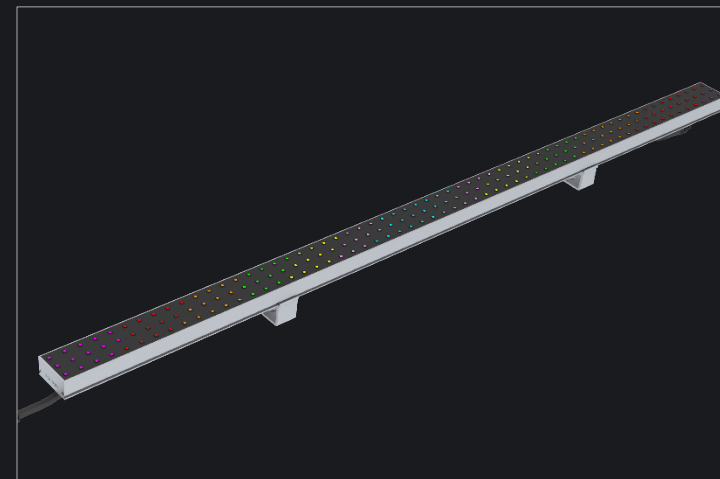

Media Tubes

Media Tube Pro HD

Media Tube Pro

Media Tube Plus

Media Tube Go

ProPoint Kontour

- e:voPix controlled with Auto-Addressing
- 48V DC (supports 36-56V)
- Outdoor IP66 and coastal rated
- Three rows of 16.7mm LED pitch
- Three rows of 16.7mm Pixel pitch
- RGB
- Four lengths (may differ by region)
598mm 108 PXL | 898mm 162PXL | 1198mm 216PXL |
1498mm 270PXL